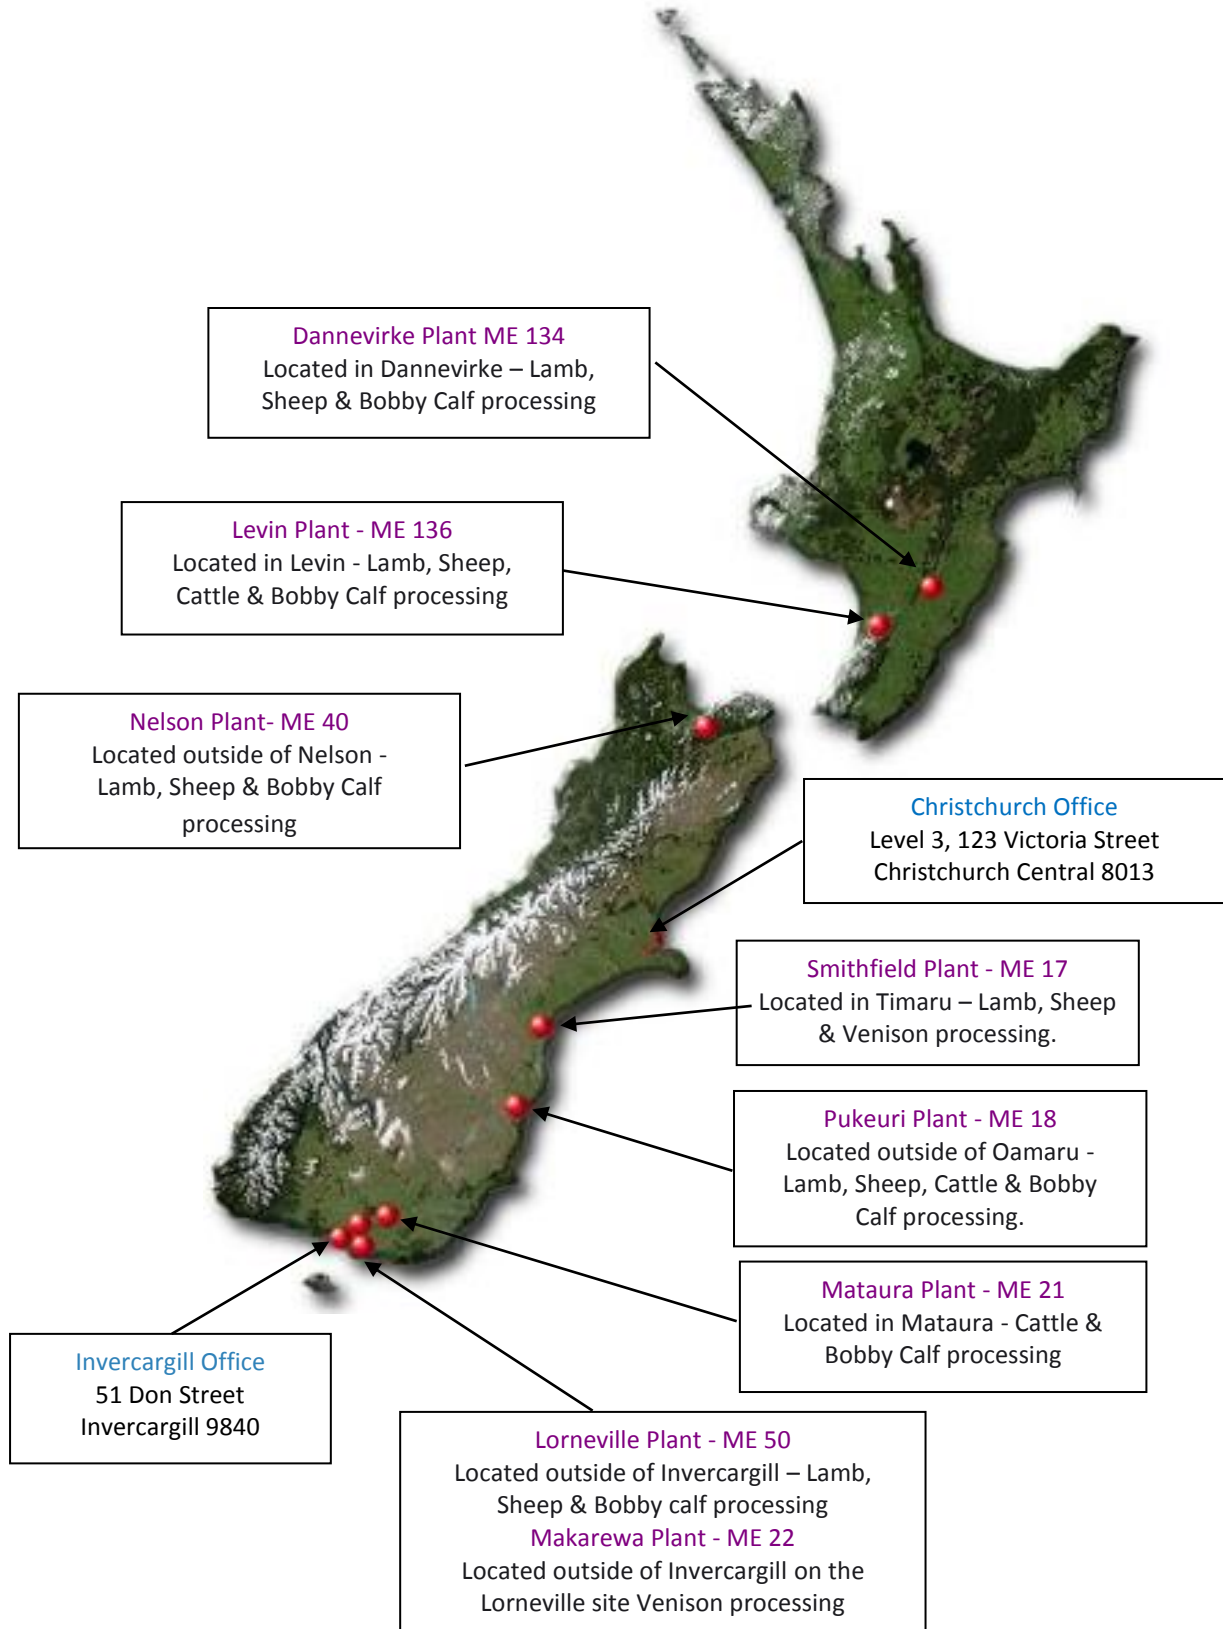

## Alliance Group Plant & Office Locations

**Dannevirke Plant ME 134**  
Located in Dannevirke – Lamb, Sheep & Bobby Calf processing

**Levin Plant - ME 136**  
Located in Levin - Lamb, Sheep, Cattle & Bobby Calf processing

**Nelson Plant- ME 40**  
Located outside of Nelson - Lamb, Sheep & Bobby Calf processing

**Christchurch Office**  
Level 3, 123 Victoria Street  
Christchurch Central 8013

**Smithfield Plant - ME 17**  
Located in Timaru – Lamb, Sheep & Venison processing.

**Pukeuri Plant - ME 18**  
Located outside of Oamaru - Lamb, Sheep, Cattle & Bobby Calf processing.

**Mataura Plant - ME 21**  
Located in Mataura - Cattle & Bobby Calf processing

**Invercargill Office**  
51 Don Street  
Invercargill 9840

**Lorneville Plant - ME 50**  
Located outside of Invercargill – Lamb, Sheep & Bobby calf processing  
**Makarewa Plant - ME 22**  
Located outside of Invercargill on the Lorneville site Venison processing